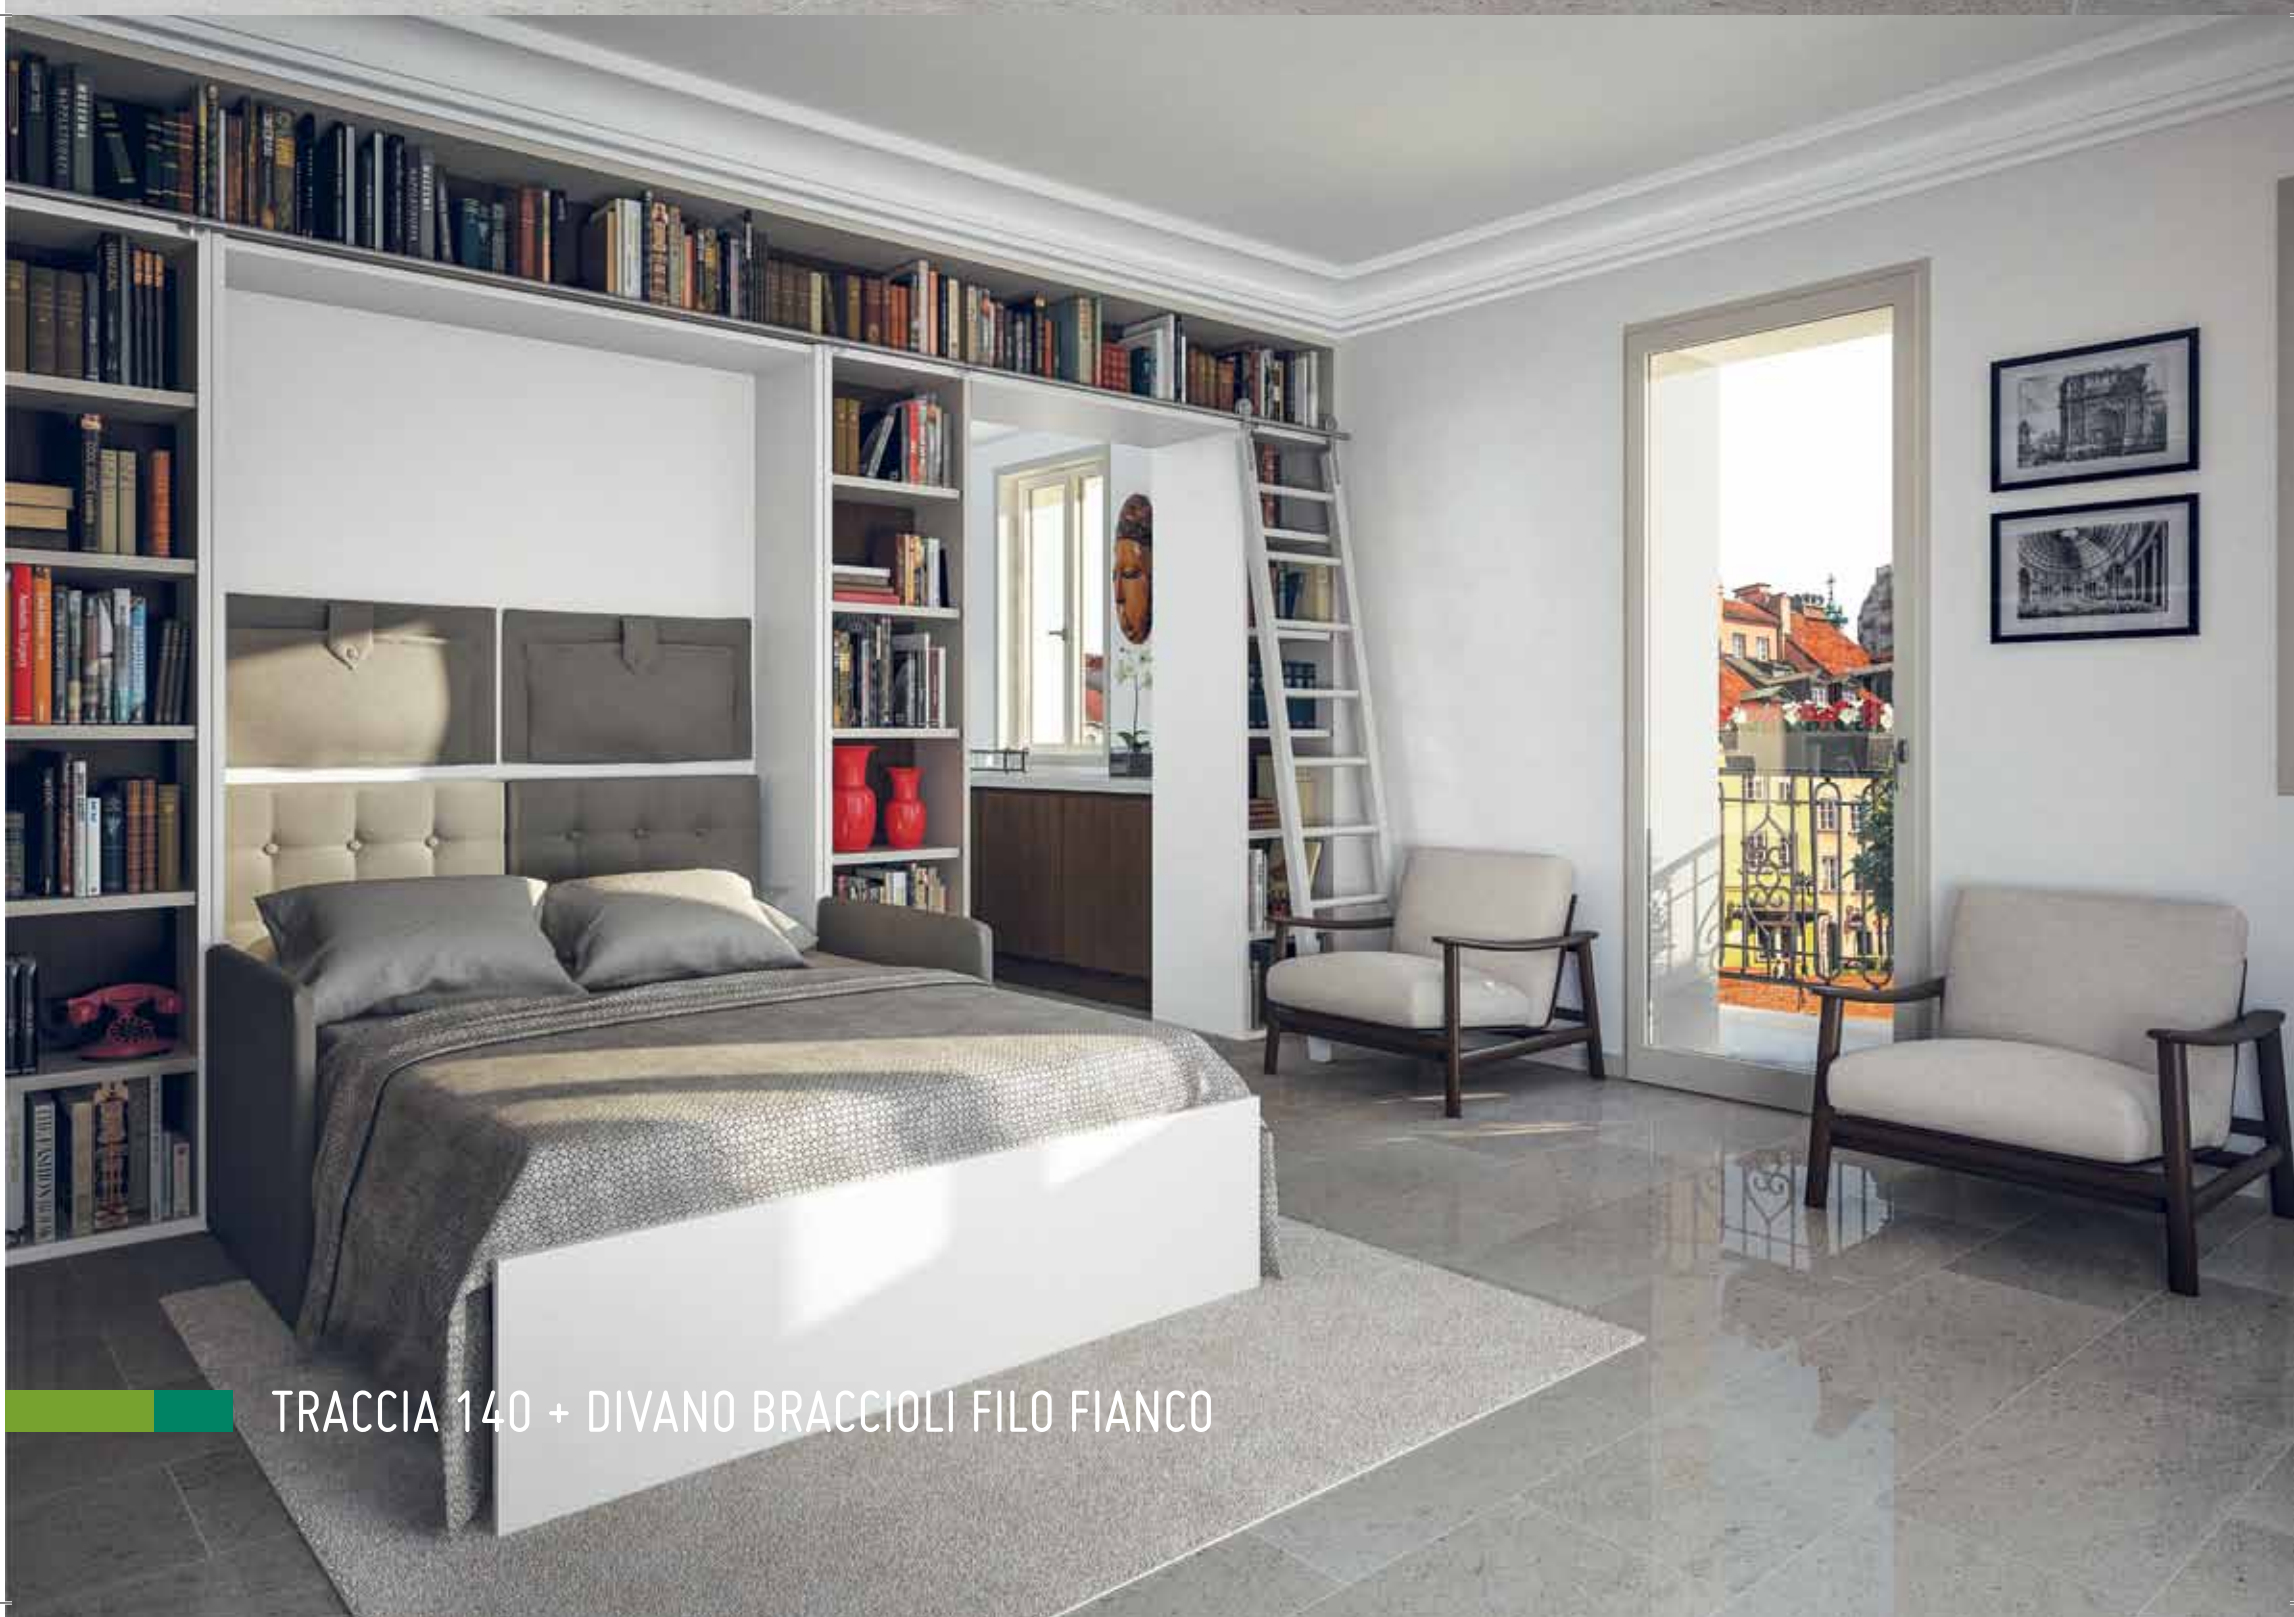

TRACCIA 140 + DIVANO BRACCIOLI FILO FIANCO