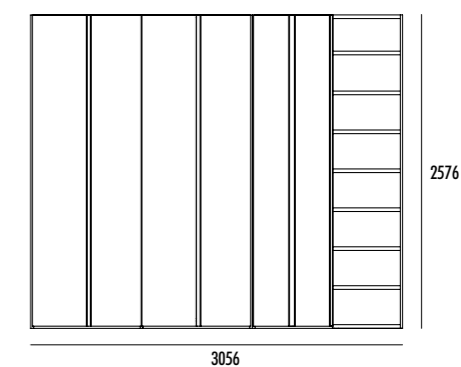

ARMADIO BATTENTE ALU
ALU HINGED DOOR WARDROBE

ante e struttura finitura BIANCO/
gola finitura BIANCO/
terminale finitura BIANCO con mensole MILD.

structure and doors in WHITE finish/
vertical handle in WHITE finish/
end unit structure in WHITE finish, shelves in MILD finish.