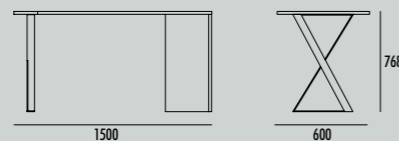

Dimensioni/Dimensions

Dx-Sx/ Rh-Lh

Finiture/Finishes

TOP
8 Tinte Opache
8 Matt Finishes
8 Essenze
8 Wood Finishes

TELAIO/METAL FRAME
Manganese
Manganese