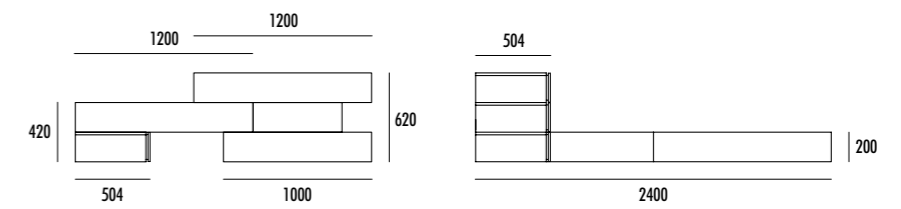

GRUPPO BRICK
BRICK CHESTS

struttura e frontali CASHMERE.

structure and fronts in CASHMERE finish.

_infinite possibilità compositive che permettono di arrebare in modo facile e dinamico lo spazio, queste le caratteristiche del GRUPPO BRICK.

_endless lay-out possibilities that allow you to decorate in an easy and dynamic way, these are the characteristics of the BRICK CHESTS.