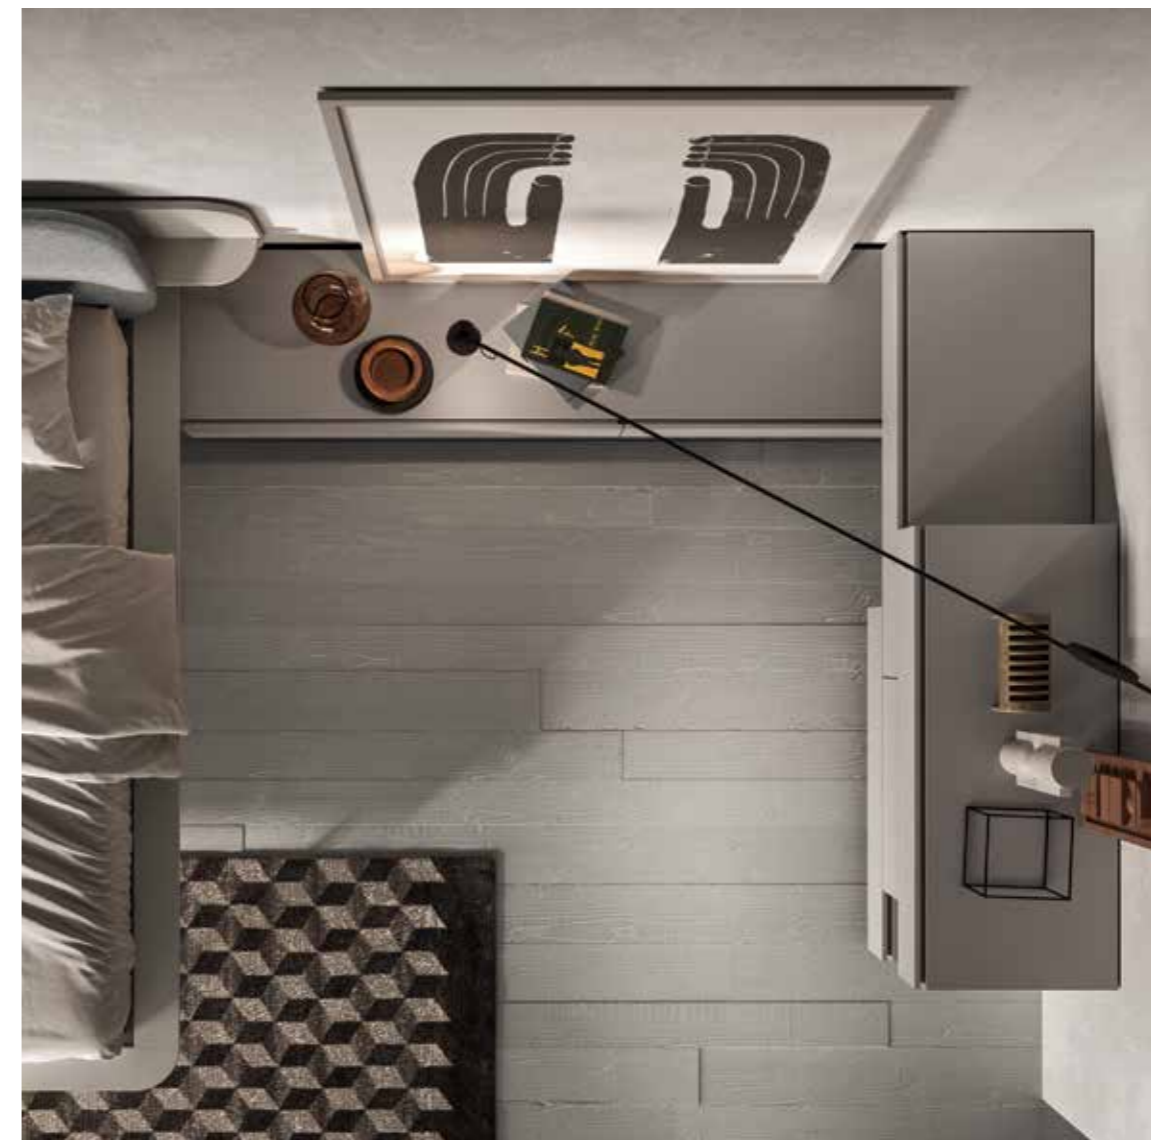

GRUPPO BRICK
BRICK CHESTS

struttura e frontali CASHMERE.

structure and fronts in CASHMERE finish.

_infinite possibilità compositive che permettono di arrebare in modo facile e dinamico lo spazio, queste le caratteristiche del GRUPPO BRICK.

_endless lay-out possibilities that allow you to decorate in an easy and dynamic way, these are the characteristics of the BRICK CHESTS.