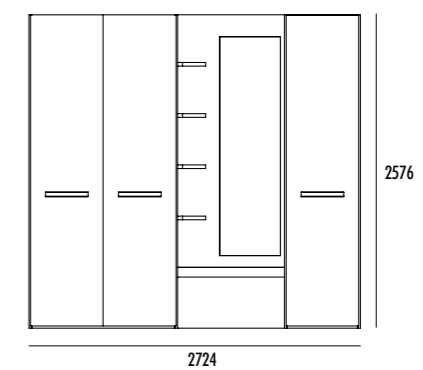

**ARMADIO BATTENTE CON MANIGLIA
LAMA 35 ORIZZONTALE
HINGED DOOR WARDROBE WITH
LAMA 35 HORIZONTAL HANDLE**

ante e struttura finitura SALICE PLATINO/
maniglia finitura PLATINO/
panca e mensole finitura SMOKE.

structure and doors in SALICE PLATINO finish/
handle in PLATINO finish/
seat and shelves in SMOKE finish.