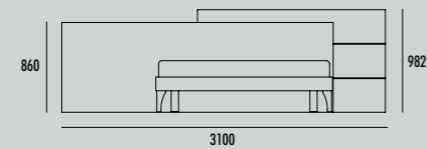

Boiserie

Varianti/Lay-outs