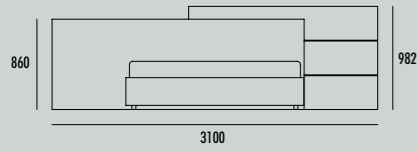

Boiserie

Varianti/Lay-outs