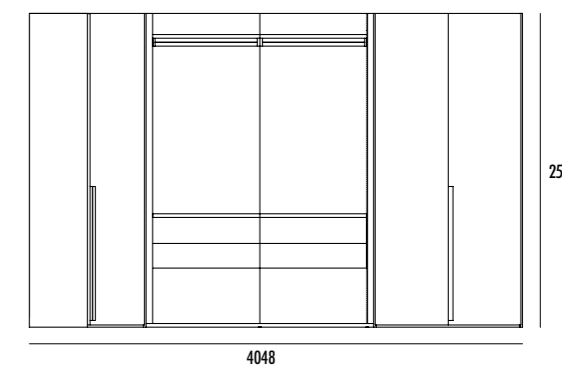

**ARMADIO BATTENTE CON MANIGLIA LAMA 110 E
MODULI CABINA PASSEPARTOUT
HINGED DOOR WARDROBE WITH LAMA 110
HANDLE AND PASSEPARTOUT WALK-IN CLOSET
MODULES**

ante e struttura finitura PLATINO/
maniglia finitura PLATINO/
struttura PASSEPARTOUT finitura PLATINO/
accessori finitura CASHMERE.

structure and doors in PLATINO finish/
handle in PLATINO finish/
PASSEPARTOUT structure in PLATINO finish/
accessories in CASHMERE finish.