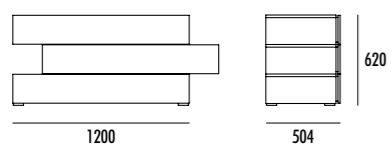

GRUPPO BRICK
BRICK CHESTS

struttura e frontali CORDA.

structure and fronts in ROPE finish.