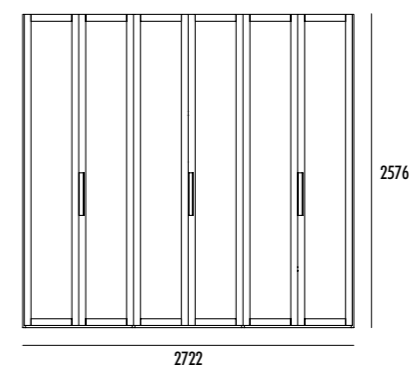

ARMADIO BATTENTE PANORAMA
PANORAMA HINGED DOOR WARDROBE

ante e struttura finitura POLVERE/
maniglia lama 35 verticale POLVERE.

structure and doors in POLVERE finish/
handle in POLVERE finish.