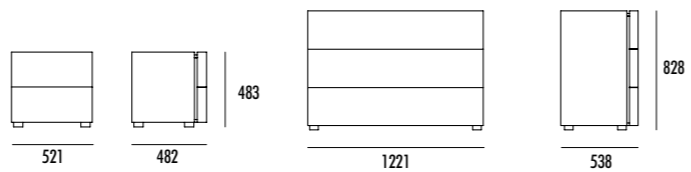

GRUPPO CHARME
CHARME CHESTS

*struttura e frontali finitura PLATINO/
top finitura PLATINO.*

*structure and fronts in PLATINO finish/
top in PLATINO finish.*