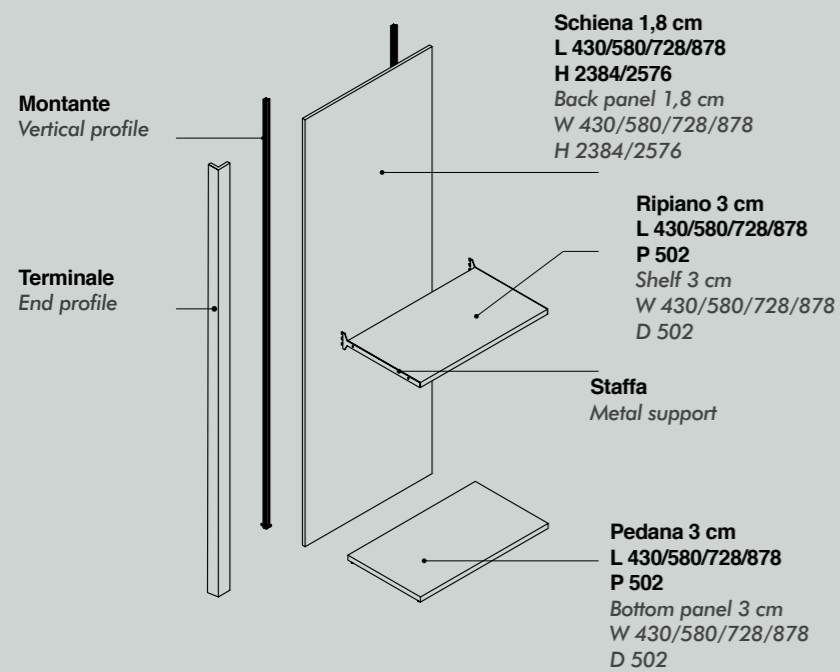

Cabina a cremagliera PASSEPARTOUT

PASSEPARTOUT WALK-IN CLOSET

Elementi strutturali/Structures