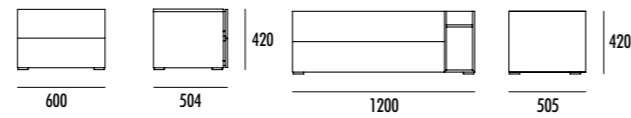

24

**LETTO DANDY**  
**DANDY BED**

letto imbottito in ecopelle BLOOM cod. 15/  
ring LIGHT in ecopelle BLOOM cod.15.

*upholstered bed in BLOOM faux-leather, cod. 15/  
Light bed ring in BLOOM faux-leather, cod. 15.*