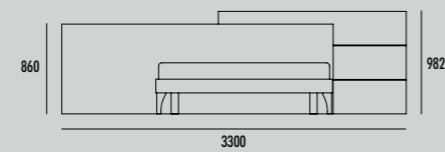

Boiserie

Varianti/Lay-outs