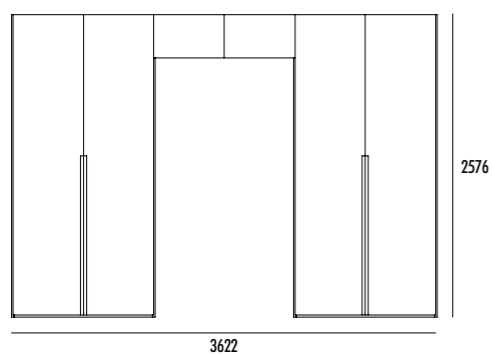

ARMADIO BATTENTE SKY
SKY HINGED DOOR WARDROBE

ante e struttura finitura CRETA/
gole in finitura CRETA.

structure and doors in CRETA finish/
handles in CRETA finish.