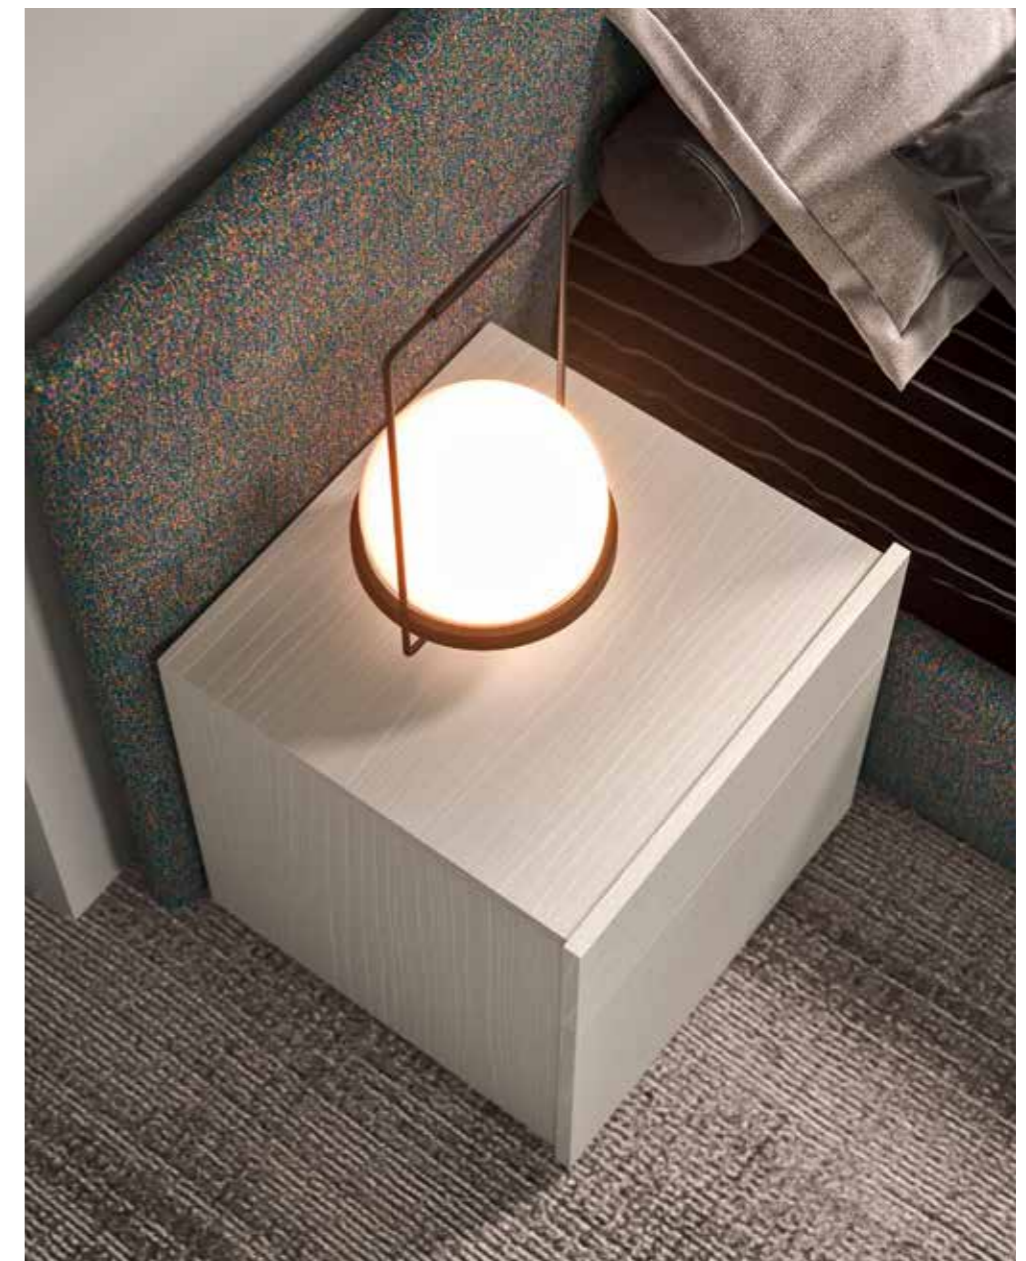

GRUPPO CUBE
CUBE CHESTS

struttura e frontali finitura SALICE PLATINO.

structure and fronts in SALICE PLATINO finish.