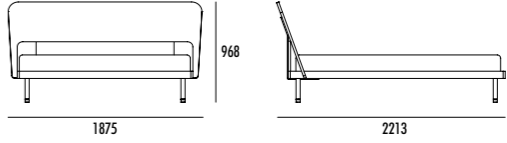

LETTO ARCOS
ARCOS BED

Letto legno finitura MILD/
ring SLASH finitura MILD
con piede in metallo
finitura MANGANESE.

wooden bed in MILD finish/
Slash bed ring in MILD finish/
metal feet in MANGANESE finish.