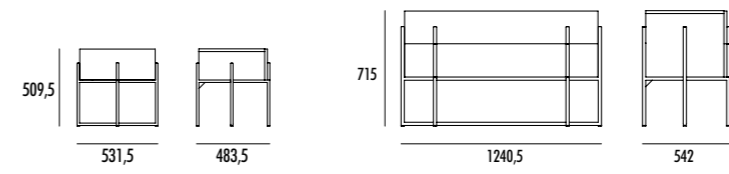

72

**LETTO FOLD**  
**FOLD BED**

letto imbottito in tessuto EXCLUSIVE cod. 800/  
ring H16 con piede in metallo finitura TITANIO.

upholstered bed in EXCLUSIVE fabric, cod. 800/  
H16 bed ring in EXCLUSIVE fabric, cod. 800/  
metal feet in TITANIUM finish.