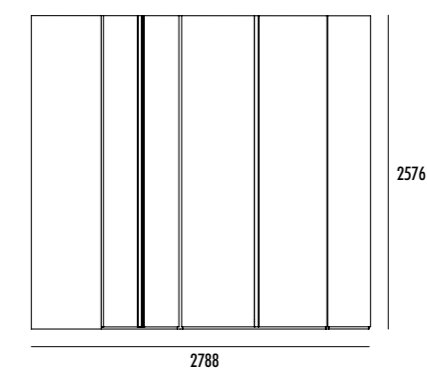

ARMADIO BATTENTE ALU
ALU HINGED DOOR WARDROBE

ante e struttura finitura BIANCO/
gola finitura BIANCO/
terminale finitura BIANCO con mensole MILD.

structure and doors in WHITE finish/
vertical handle in WHITE finish/
end unit structure in WHITE finish, shelves in MILD finish.