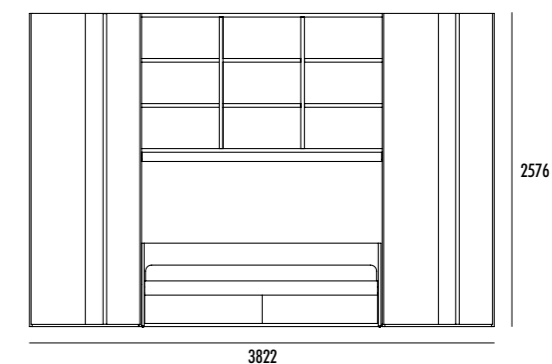

ARMADIO BATTENTE CAVA E PONTE CON LIBRERIA
CAVA HINGED DOOR WARDROBE AND BRIDGING
UNIT WITH BOOKCASE

ante e struttura finitura POLVERE/
gole finitura MOKA/
modulo libreria finitura MOKA/
schienale ponte finitura POLVERE.

door and structure in POLVERE finish/
handles in MOKA finish/
bookcase module in MOKA finish/
bridging unit back panel in POLVERE finish.