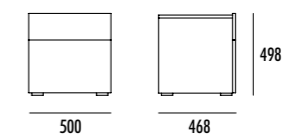

GRUPPO CUBE
CUBE CHESTS

struttura e frontali finitura SALICE PLATINO.

structure and fronts in SALICE PLATINO finish.