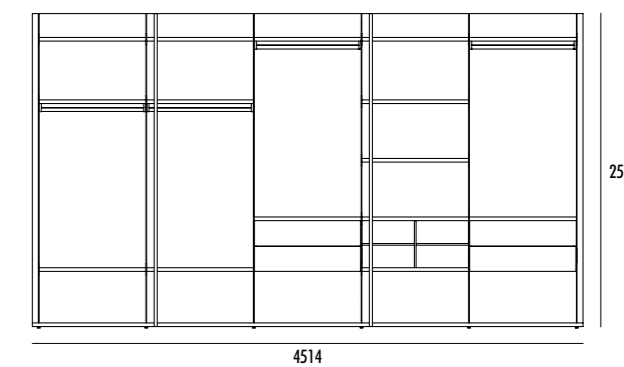

CABINA PASSEPARTOUT
PASSEPARTOUT WALK-IN CLOSET

struttura finitura PLATINO/
accessori finitura SMOKE/
tubo led e accessori metallici finitura MANGANESE.

structure in PLATINO finish/
accessories in SMOKE finish/
vertical profile w/LED and metal accessories in MANGANESE finish.