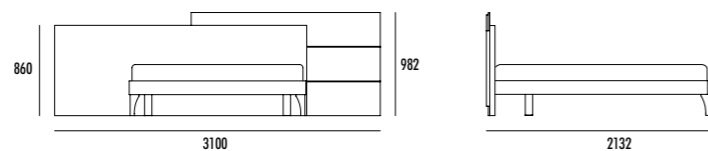

**LETTO BOISERIE**  
**BOISERIE BED**

pannello a muro finitura SMOKE/  
pannello imbottito in tessuto JOINT cod. 601/  
ring LORD finitura SMOKE.

back headboard in SMOKE finish/  
upholstered front headboard in JOINT fabric  
cod. 601/  
ring LORD in SMOKE finish.