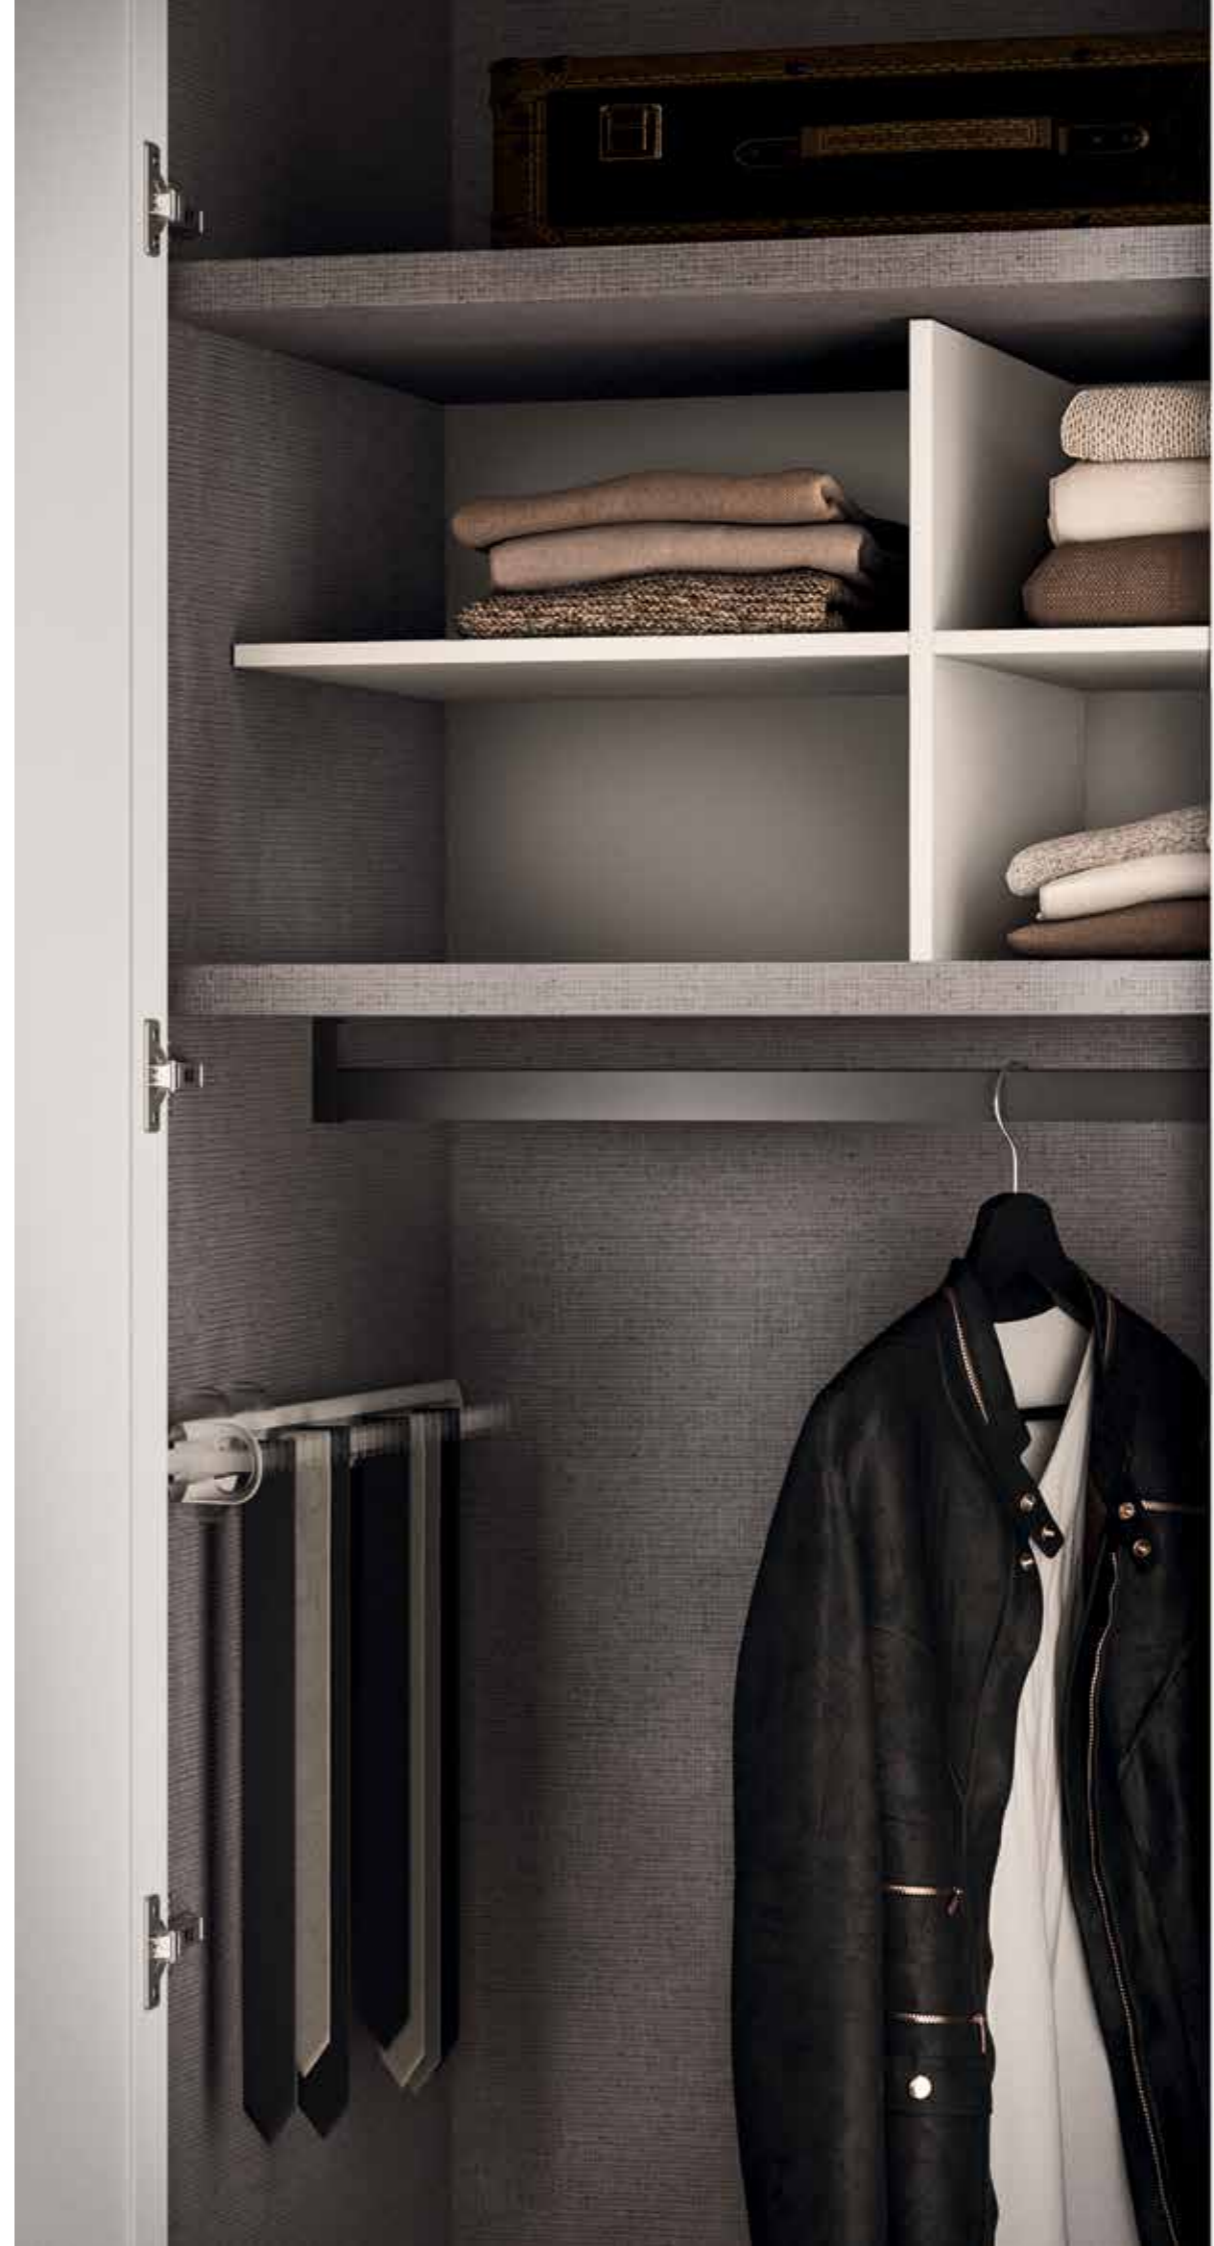

_eleganti accessori in finitura manganese e pratici raster, permettono di arredare in modo sofisticato e pratico gli interni.

_smart accessories in manganese finish and practical raster, allow you to decorate interiors in a sophisticated and practical way.