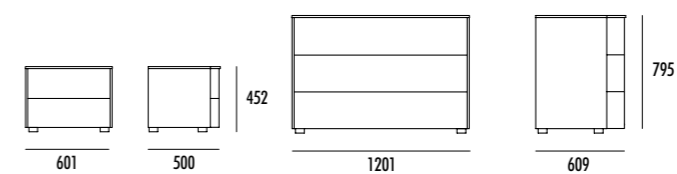

GRUPPO TENSO
TENSO CHESTS

struttura e frontali POLVERE.

structure and fronts in POLVERE finish.