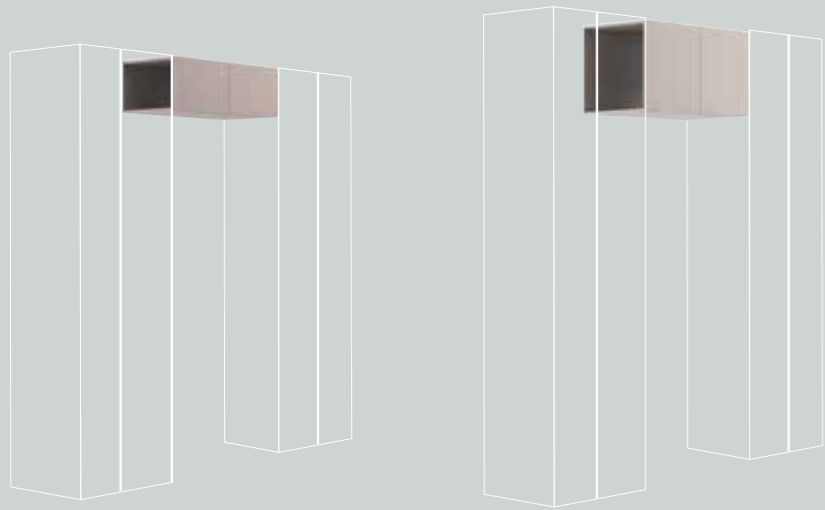

Elementi speciali

Elementi speciali

Moduli sopra porta

Over door modules

Finiture: 8 Tinte Opache 8 Essenze
Finishes 8 Matt Finishes 8 Wood Finishes