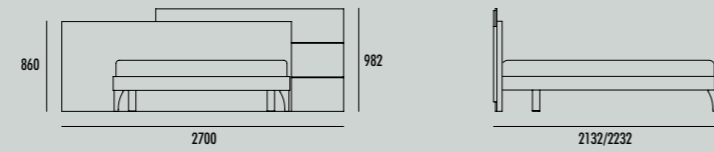

Boiserie

Varianti/Lay-outs