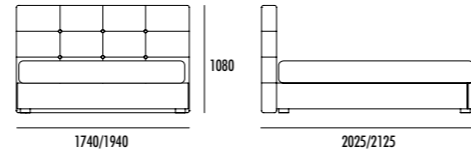

LETTO DANDY
DANDY BED

letto imbottito in ecopelle BLOOM cod. 15/
ring LIGHT in ecopelle BLOOM cod.15.

*upholstered bed in BLOOM faux-leather, cod. 15/
Light bed ring in BLOOM faux-leather, cod. 15.*