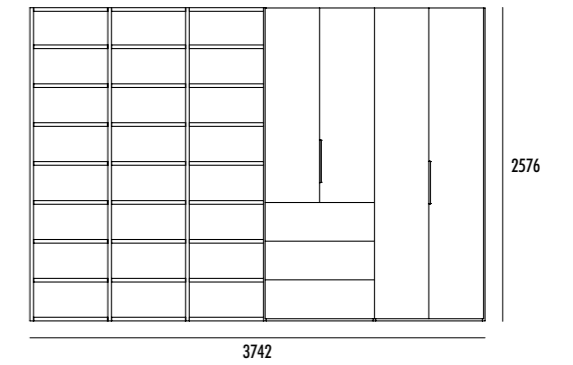

**ARMADIO BATTENTE CON MANIGLIA PLAY
E LIBRERIA**
*HINGED DOOR WARDROBE WITH PLAY
HANDLE AND BOOKCASE*

ante e struttura armadio finitura INDUSTRIAL/
maniglia finitura TITANIO/
libreria finitura ANTRACITE.

*wardrobe structure and doors in INDUSTRIAL finish/
handle in TITANIUM finish/
bookcase in ANTHRACITE finish.*