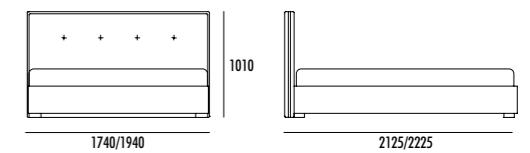

LETTO LEGGO
LEGGO BED

Letto imbottito in tessuto EXCLUSIVE cod. 201/
ring H31 in tessuto EXCLUSIVE cod. 201.

*upholstered bed in EXCLUSIVE fabric, cod. 201/
H31 bed ring in EXCLUSIVE fabric, cod. 201.*