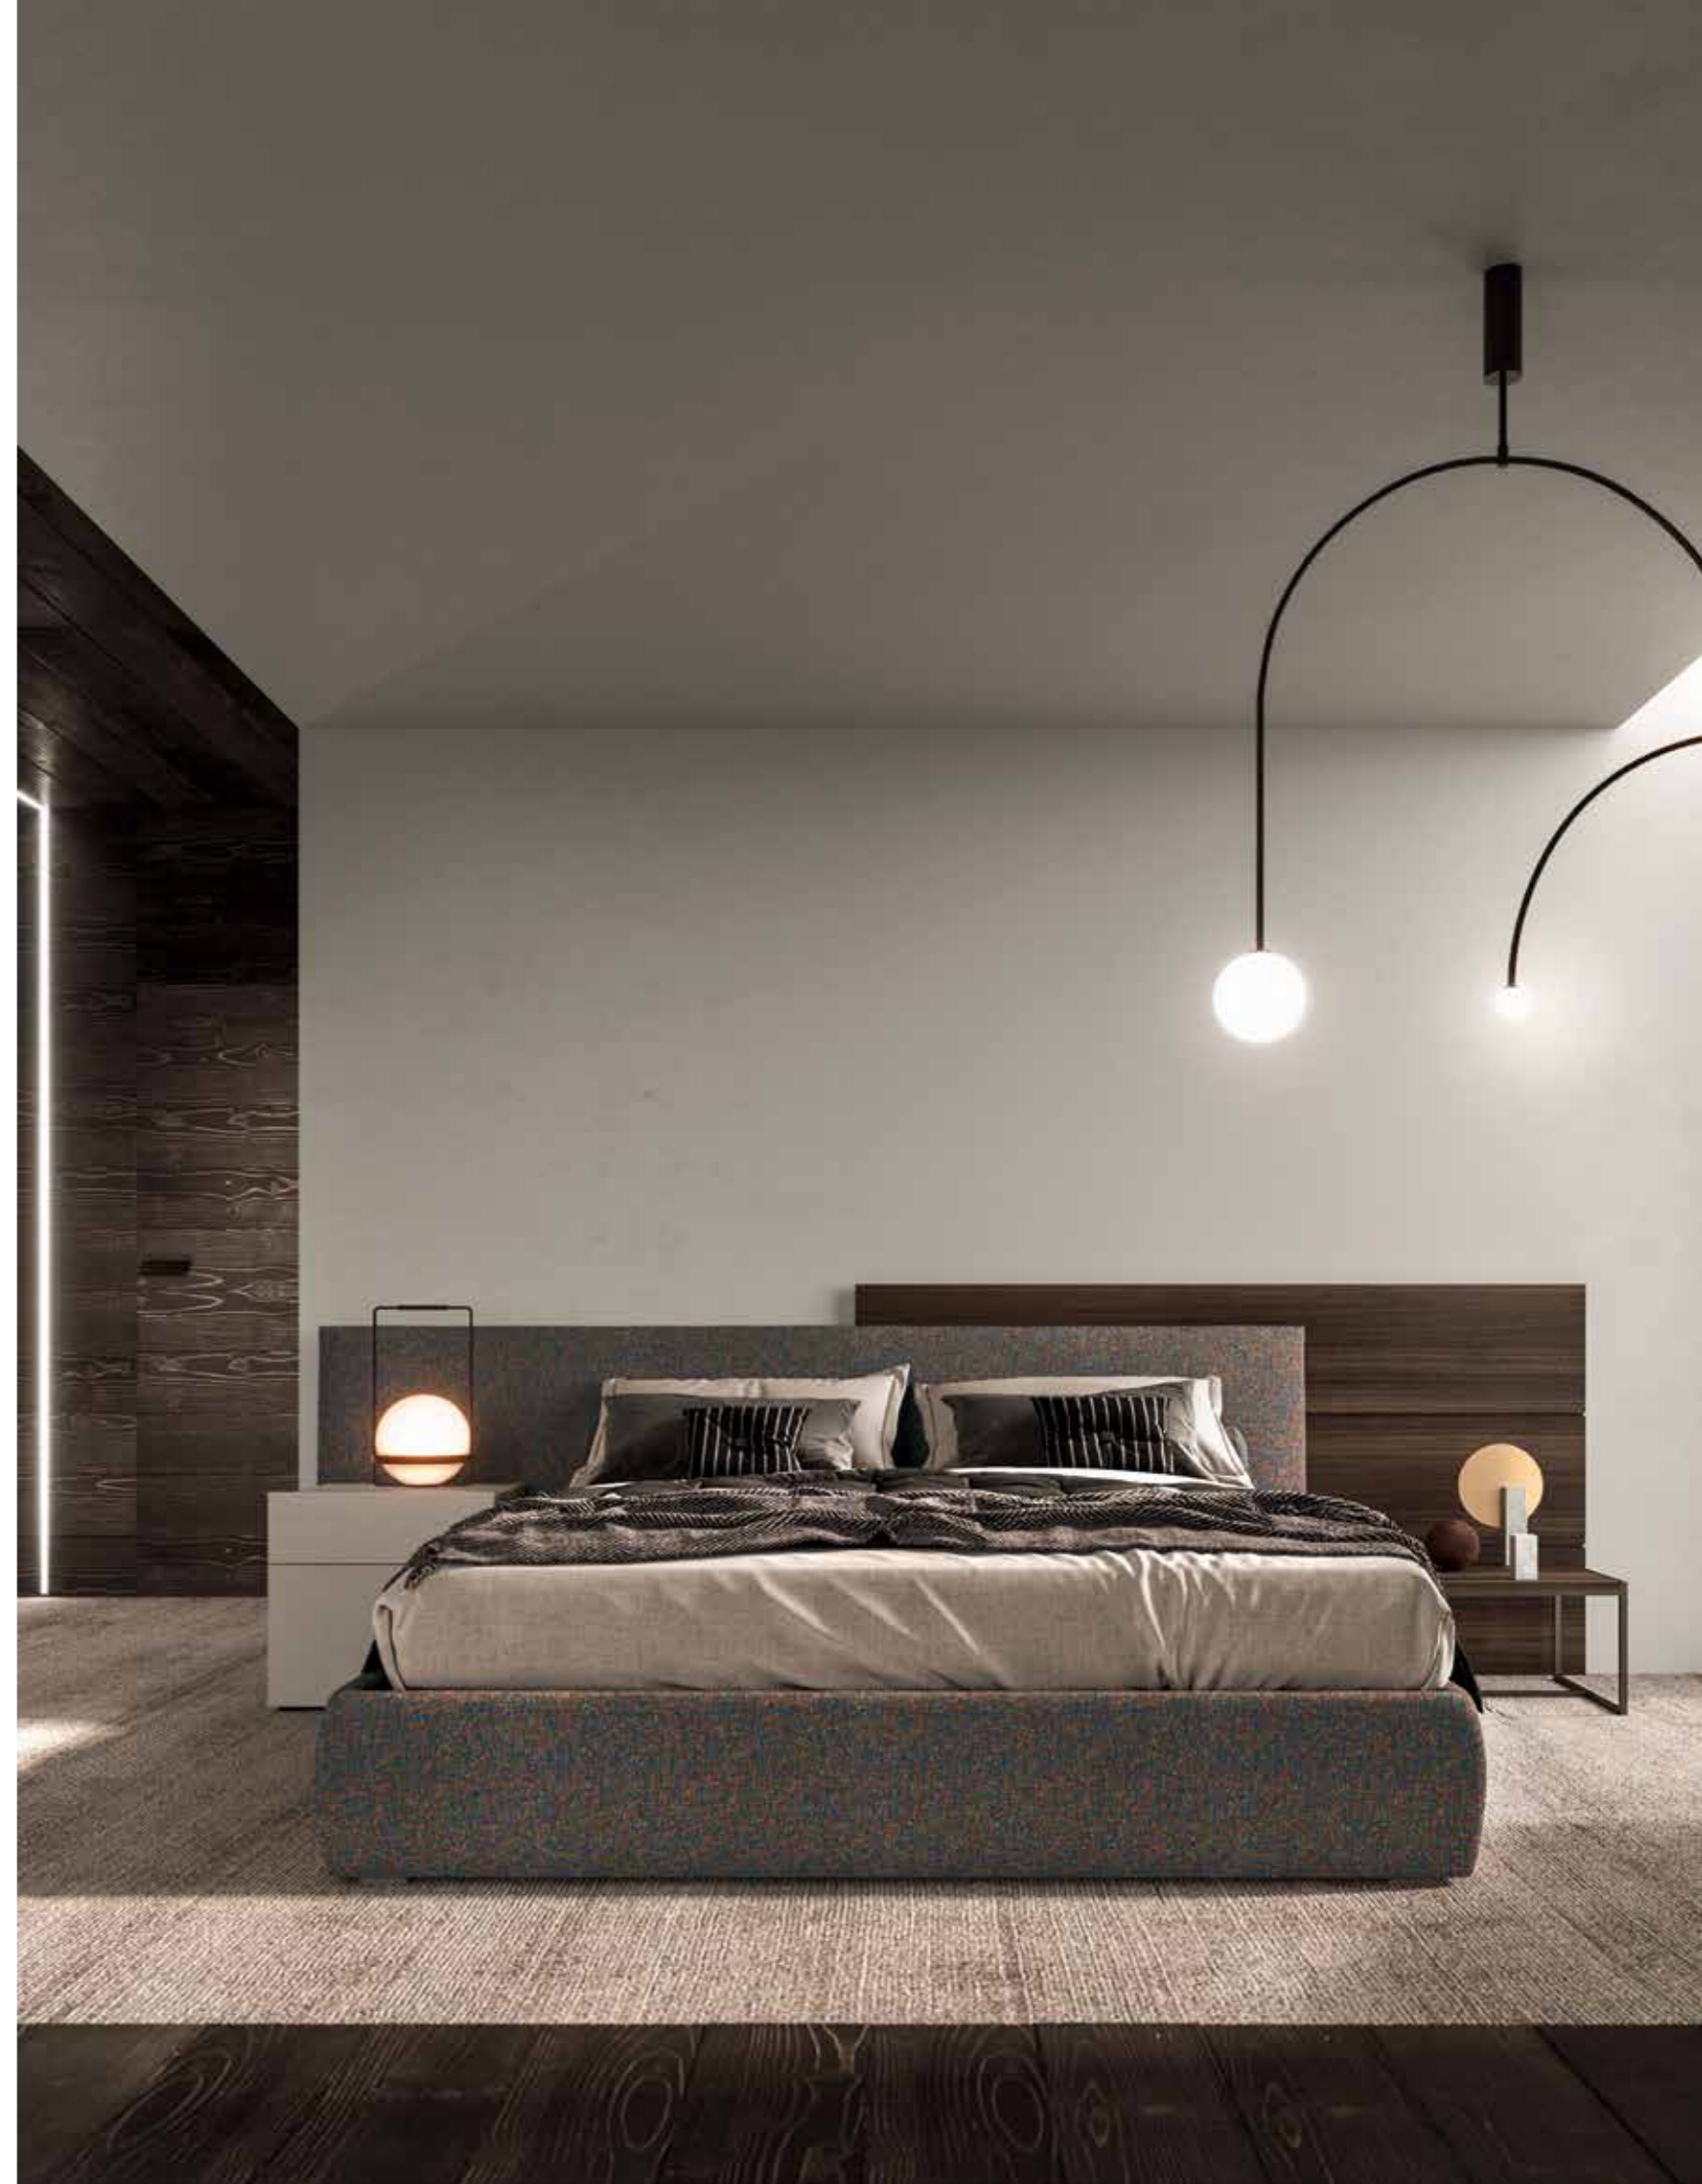

LETTO BOISERIE
BOISERIE BED

pannello a muro finitura SMOKE/
pannello imbottito in tessuto SHOCK cod. 711/
ring H31 in tessuto SHOCK cod. 711.

*back headboard in SMOKE finish/
upholstered front headboard in SHOCK fabric
cod. 711/
H31 bed ring in SHOCK fabric cod. 711.*

138