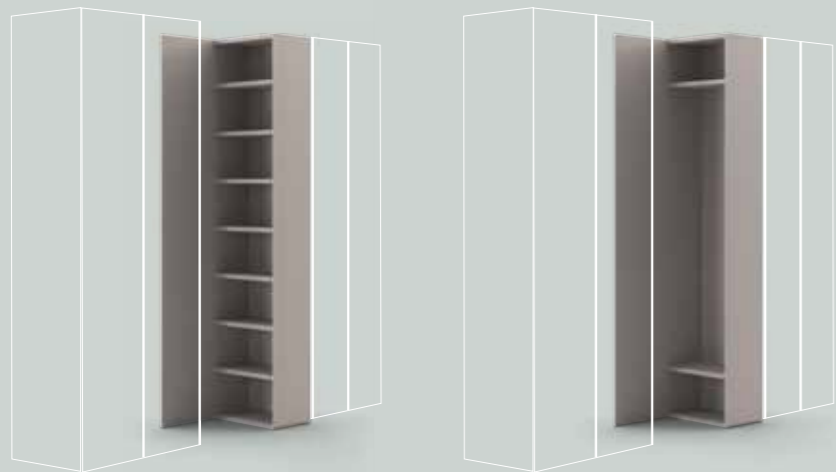

Elementi speciali

Special modules

Terminale libreria con 6/7 e 2 ripiani L. 800

W80 end unit with 6/7 shelves or w/2 shelves

Finiture: 8 Tinte Opache 8 Essenze
Finishes 8 Matt Finishes 8 Wood Finishes

Elementi speciali

Special modules

Terminale con 6/7 ripiani

End unit with 6/7 shelves

Finiture: 8 Tinte Opache 8 Essenze
Finishes 8 Matt Finishes 8 Wood Finishes

Moduli lavanderia

Laundry modules

Finiture: Bianco / White Salice bianco/ Salice bianco
Finishes Corda / Rope Salice corda / Salice corda
Platino / Platino Salice platino / Salice platino

Modulo per lavatrice
Laundry module for washing machine

L. 922 H. 2384 P. 750
W. 922 H. 2384 D. 750

Modulo per lavatrice e asciugatrice
Laundry module for washing machine and dryer

L. 922 H. 2384 P. 750
W. 922 H. 2384 D. 750