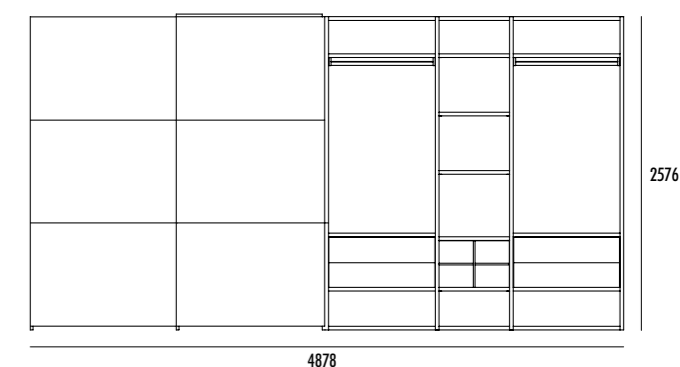

**ARMADIO SCORREVOLE BALANCE CON MODULI
CABINA WEEKEND**
BALANCE SLIDING DOOR WARDROBE
AND WEEKEND WALK-IN CLOSET MODULES

struttura armadio finitura PLATINO/
fascia superiore e inferiore finitura PLATINO/
fascia centrale finitura MILD/
inserti finitura TITANIO/
cabina struttura e accessori finitura PLATINO.

wardrobe structure in PLATINO finish/
top and lower panel in PLATINO finish/
middle panel in MILD finish/
profile in TITANIUM finish/
WEEKEND structure and accessories in PLATINO finish.