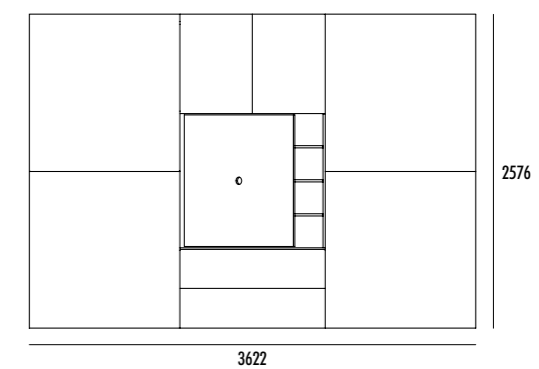

**ARMADIO SCORREVOLE STRIP CON PORTA TV
E SCHIENALE GIREVOLE**
**STRIP SLIDING DOOR WARDROBE WITH TV MODULE
AND SWIVEL BACK PANEL**

ante e struttura finitura MOKA/
inserto finitura TITANIO/
pannello porta TV MOKA.

structure and doors in MOKA finish/
profile in TITANIUM finish/
TV back panel in MOKA finish.