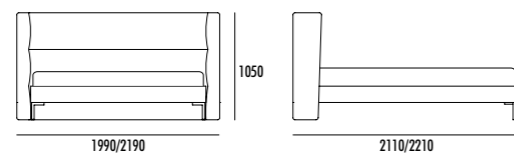

LETTO FOLD
FOLD BED

letto imbottito in tessuto EXCLUSIVE cod. 800/
ring H16 con piede in metallo finitura TITANIO.

upholstered bed in EXCLUSIVE fabric, cod. 800/
H16 bed ring in EXCLUSIVE fabric, cod. 800/
metal feet in TITANIUM finish.