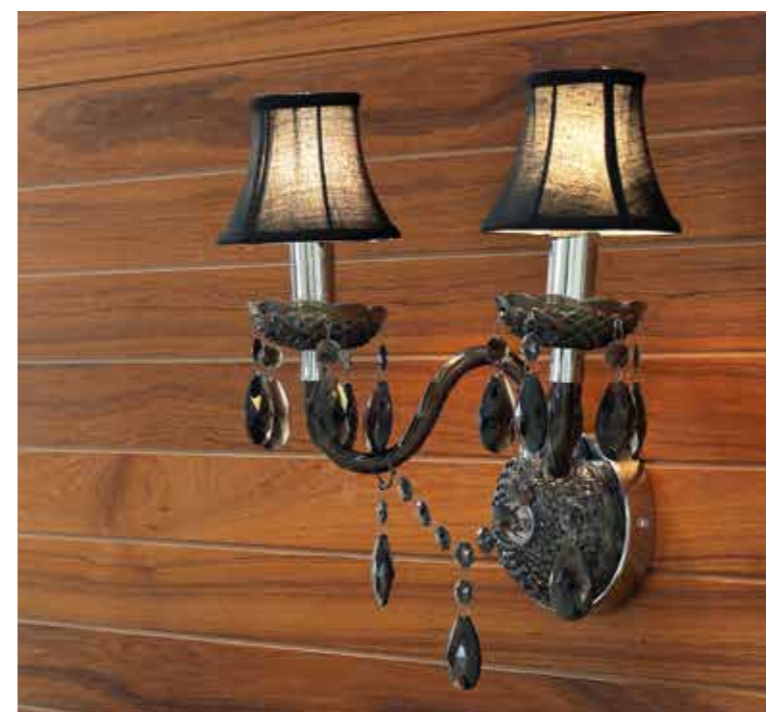

Vanity applique. P115X75

Applique con gocce in materiale sintetico e portalampane a 2 braccia. Struttura trasparente in abbinamento con paralume bianco e struttura nera in abbinamento al paralume nero. (Sono compresi anche 2 paralumi).

Wall lamp with synthetic drops, 2-branched lamp holder. Transparent structure matched with white lampshade, black structure matched with black lampshade. (2 lampshades included)

H. 48 L. 25 P. 25 cm.

Luce 2x E14- 42 W HES