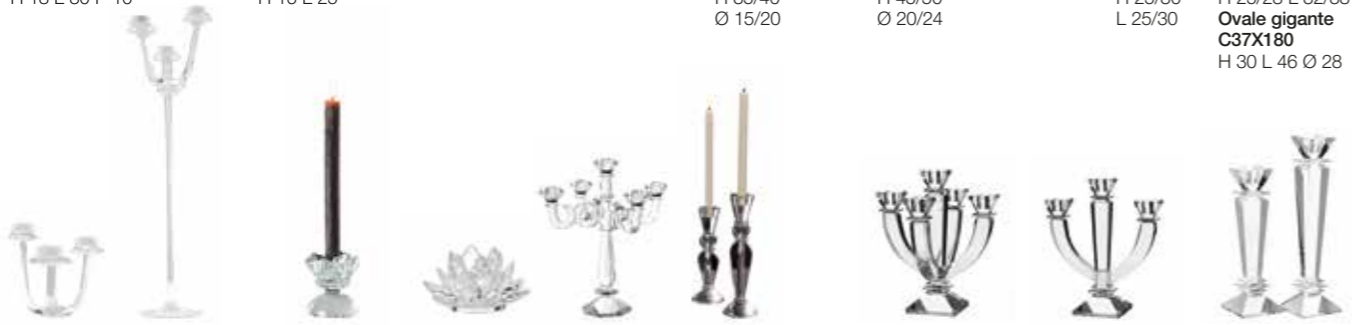

Casanova small C130X42 H 24 Ø 28
Casanova big C131X106 H 100 Ø 28
Caorle C150X18 H 9,5 x 9 x 9
Rialto C149X18 H 7 14x14
Ducale C148X96 33x33 H 35,5
Jesolo small C141X34 8,5x8,5 H 29
Jesolo big C142X40 8,5x8,5 H 34
Bramante penta C144X70 23x23x26
Bramante trio C143X54 20,5x9x26
Bramante small C145X22 7,5x7,5x23
Bramante big C146X28 7,5x7,5x28