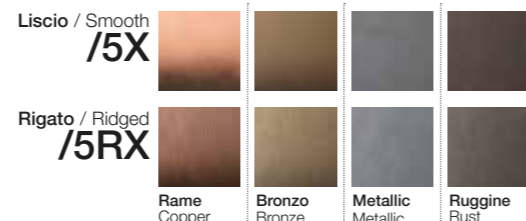

Ottanio / Teal  
Ral 5021

Tortora / Dove  
Ral 1013

new Codice. /5X  
Code.

Rame / Copper

Bronzo / Bronze

Metallic / Metallic

Ruggine / Rust