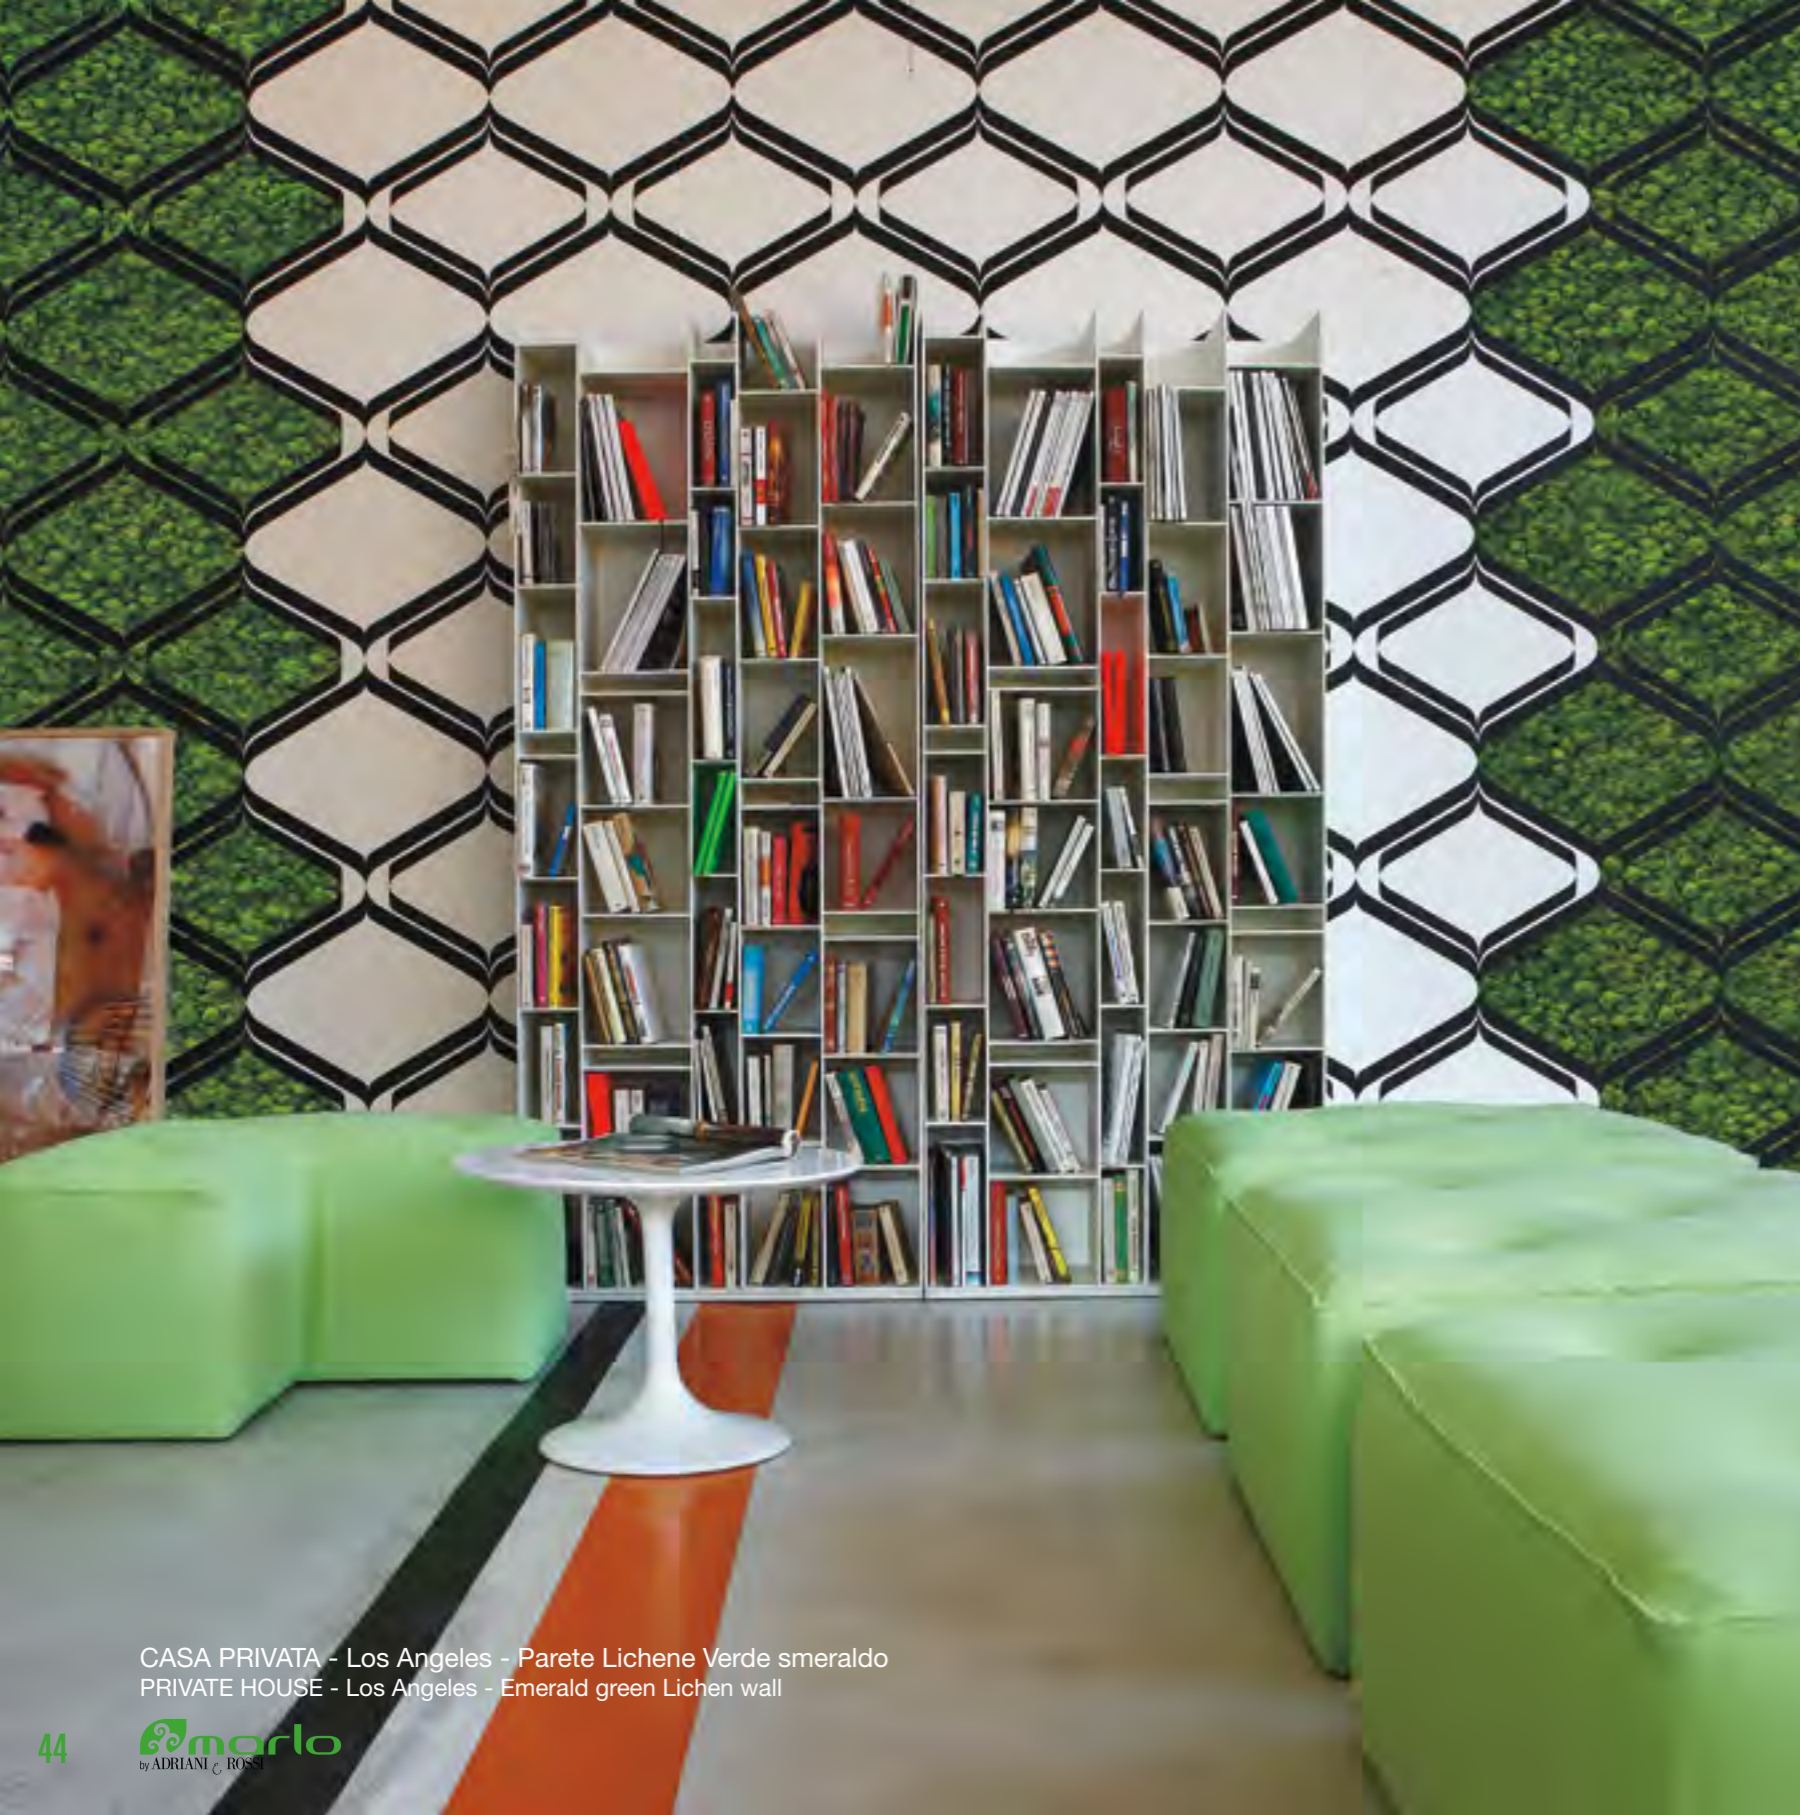

CASA PRIVATA - Los Angeles - Parete Lichene Verde smeraldo
PRIVATE HOUSE - Los Angeles - Emerald green Lichen wall

private house