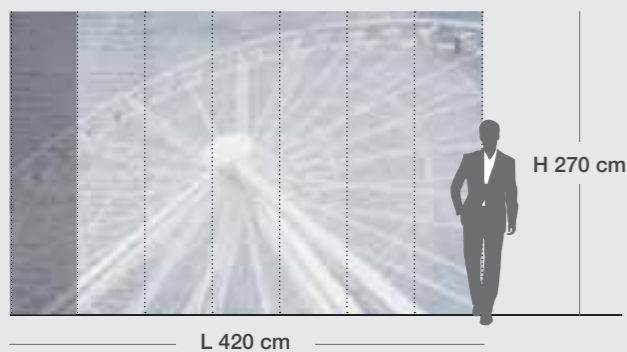

Code **WP02010**

Tipologia di carta consigliata
Type of paper recommended

A - Standard	WP02010A
C - Ecofriendly	WP02010C

Esempio parete Example wall

L 60 cm Fascia singola Single stripe