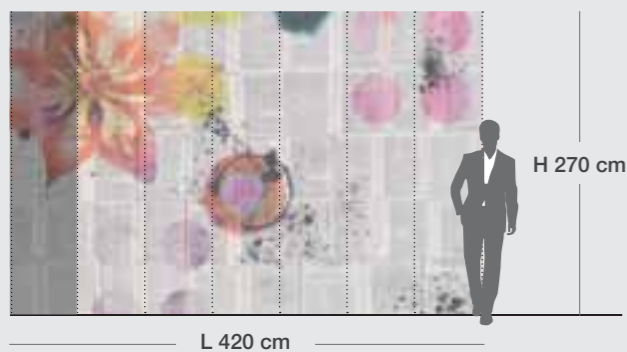

A - Standard	WP06006A
C - Ecofriendly	WP06006C

Esempio parete Example wall

L 60 cm Fascia singola Single stripe