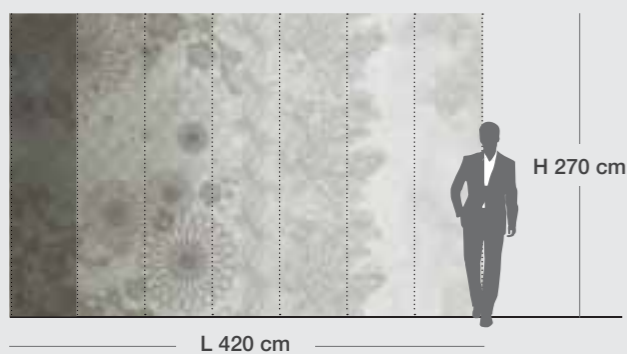

Code **WP03004**

Tipologia di carta consigliata
Type of paper recommended

A - Standard	WP03004A
B - Textile	WP03004B
D - Materic	WP03004D

Esempio parete Example wall