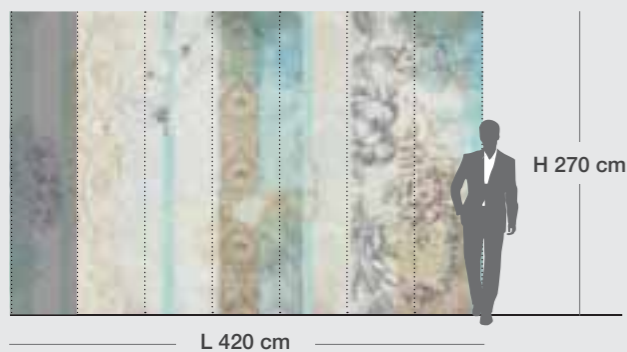

A - Standard	WP04002A
B - Textile	WP04002B

Esempio parete Example wall

L 60 cm Fascia singola Single stripe