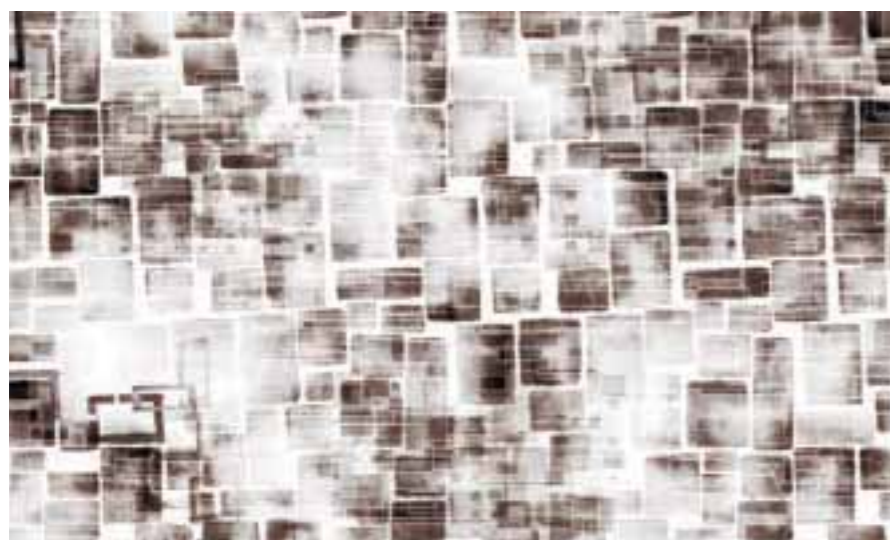

Abstract

Code **WP01007**

Tipologia di carta consigliata
Type of paper recommended

A - Standard	WP01007A
C - Ecofriendly	WP01007C

Code **WP01008**

Tipologia di carta consigliata
Type of paper recommended

A - Standard	WP01008A
C - Ecofriendly	WP01008C

Esempio parete Example wall

L 60 cm Fascia singola Single stripe