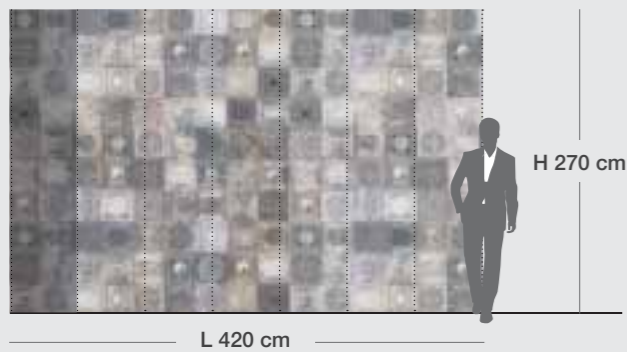

Code **WP05008**

Tipologia di carta consigliata
Type of paper recommended

A - Standard	WP05008A
C - Ecofriendly	WP05008C

Esempio parete Example wall

L 60 cm Fascia singola Single stripe