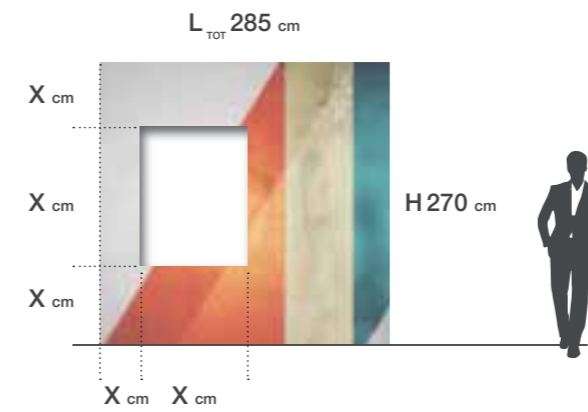

07 _ Pareti con fori o zone da non ricoprire. Walls with holes or free areas.

Indicare la posizione e la dimensione di eventuali fori presenti sulla parete da rivestire come porte, finestre ed altro. Il calcolo della carta da parati viene fatto sulla superficie netta. **Gli scarti non vengono calcolati.**

Specify the size and position of the holes on the wall, like doors, windows etc. The calculation of the wallpaper is made on the clear surface. **Excesses are not considered.**