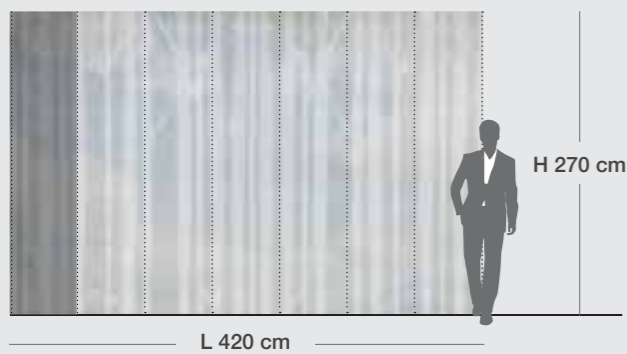

Code **WP04010**

Tipologia di carta consigliata
Type of paper recommended

A - Standard	WP04010A
B - Textile	WP04010B
C - Ecofriendly	WP04010C

Esempio parete Example wall

L 60 cm Fascia singola Single stripe