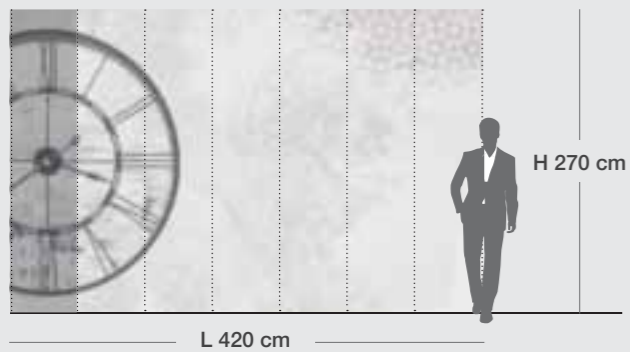

Esempio parete Example wall