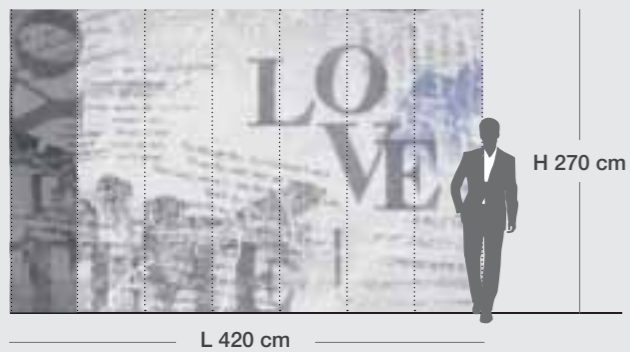

Code **WP01010**

Tipologia di carta consigliata
Type of paper recommended

A - Standard	WP01010A
C - Ecofriendly	WP01010C
D - Materic	WP01010D

Esempio parete Example wall

L 60 cm Fascia singola Single stripe