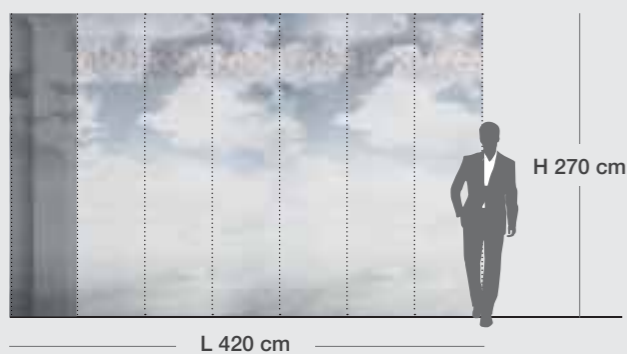

Code **WP05010**

Tipologia di carta consigliata
Type of paper recommended

A - Standard	WP05010A
D - Materic	WP05010D

Esempio parete Example wall

L 60 cm Fascia singola Single stripe