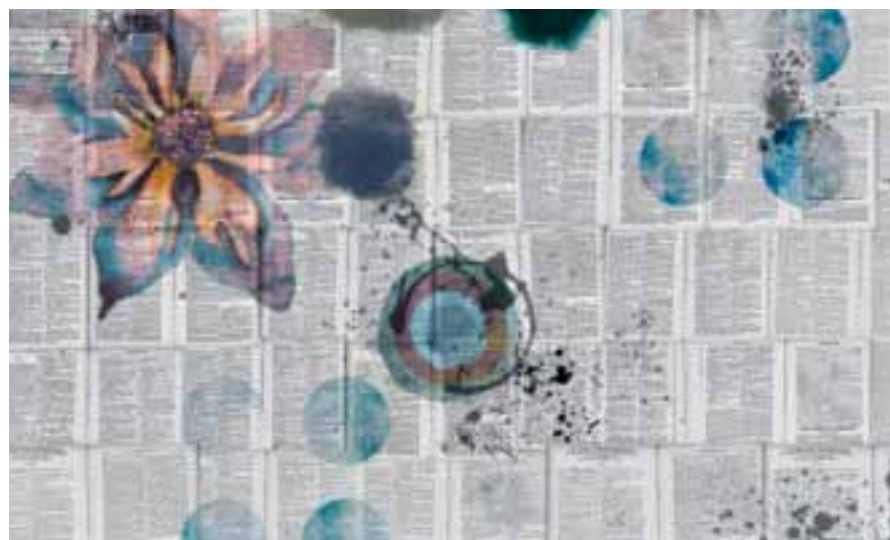

Type

Code **WP06005**

Tipologia di carta consigliata
Type of paper recommended

A - Standard	WP06005A
C - Ecofriendly	WP06005C

Code **WP06006**

Tipologia di carta consigliata
Type of paper recommended

A - Standard	WP06006A
C - Ecofriendly	WP06006C

Esempio parete Example wall

L 60 cm Fascia singola Single stripe