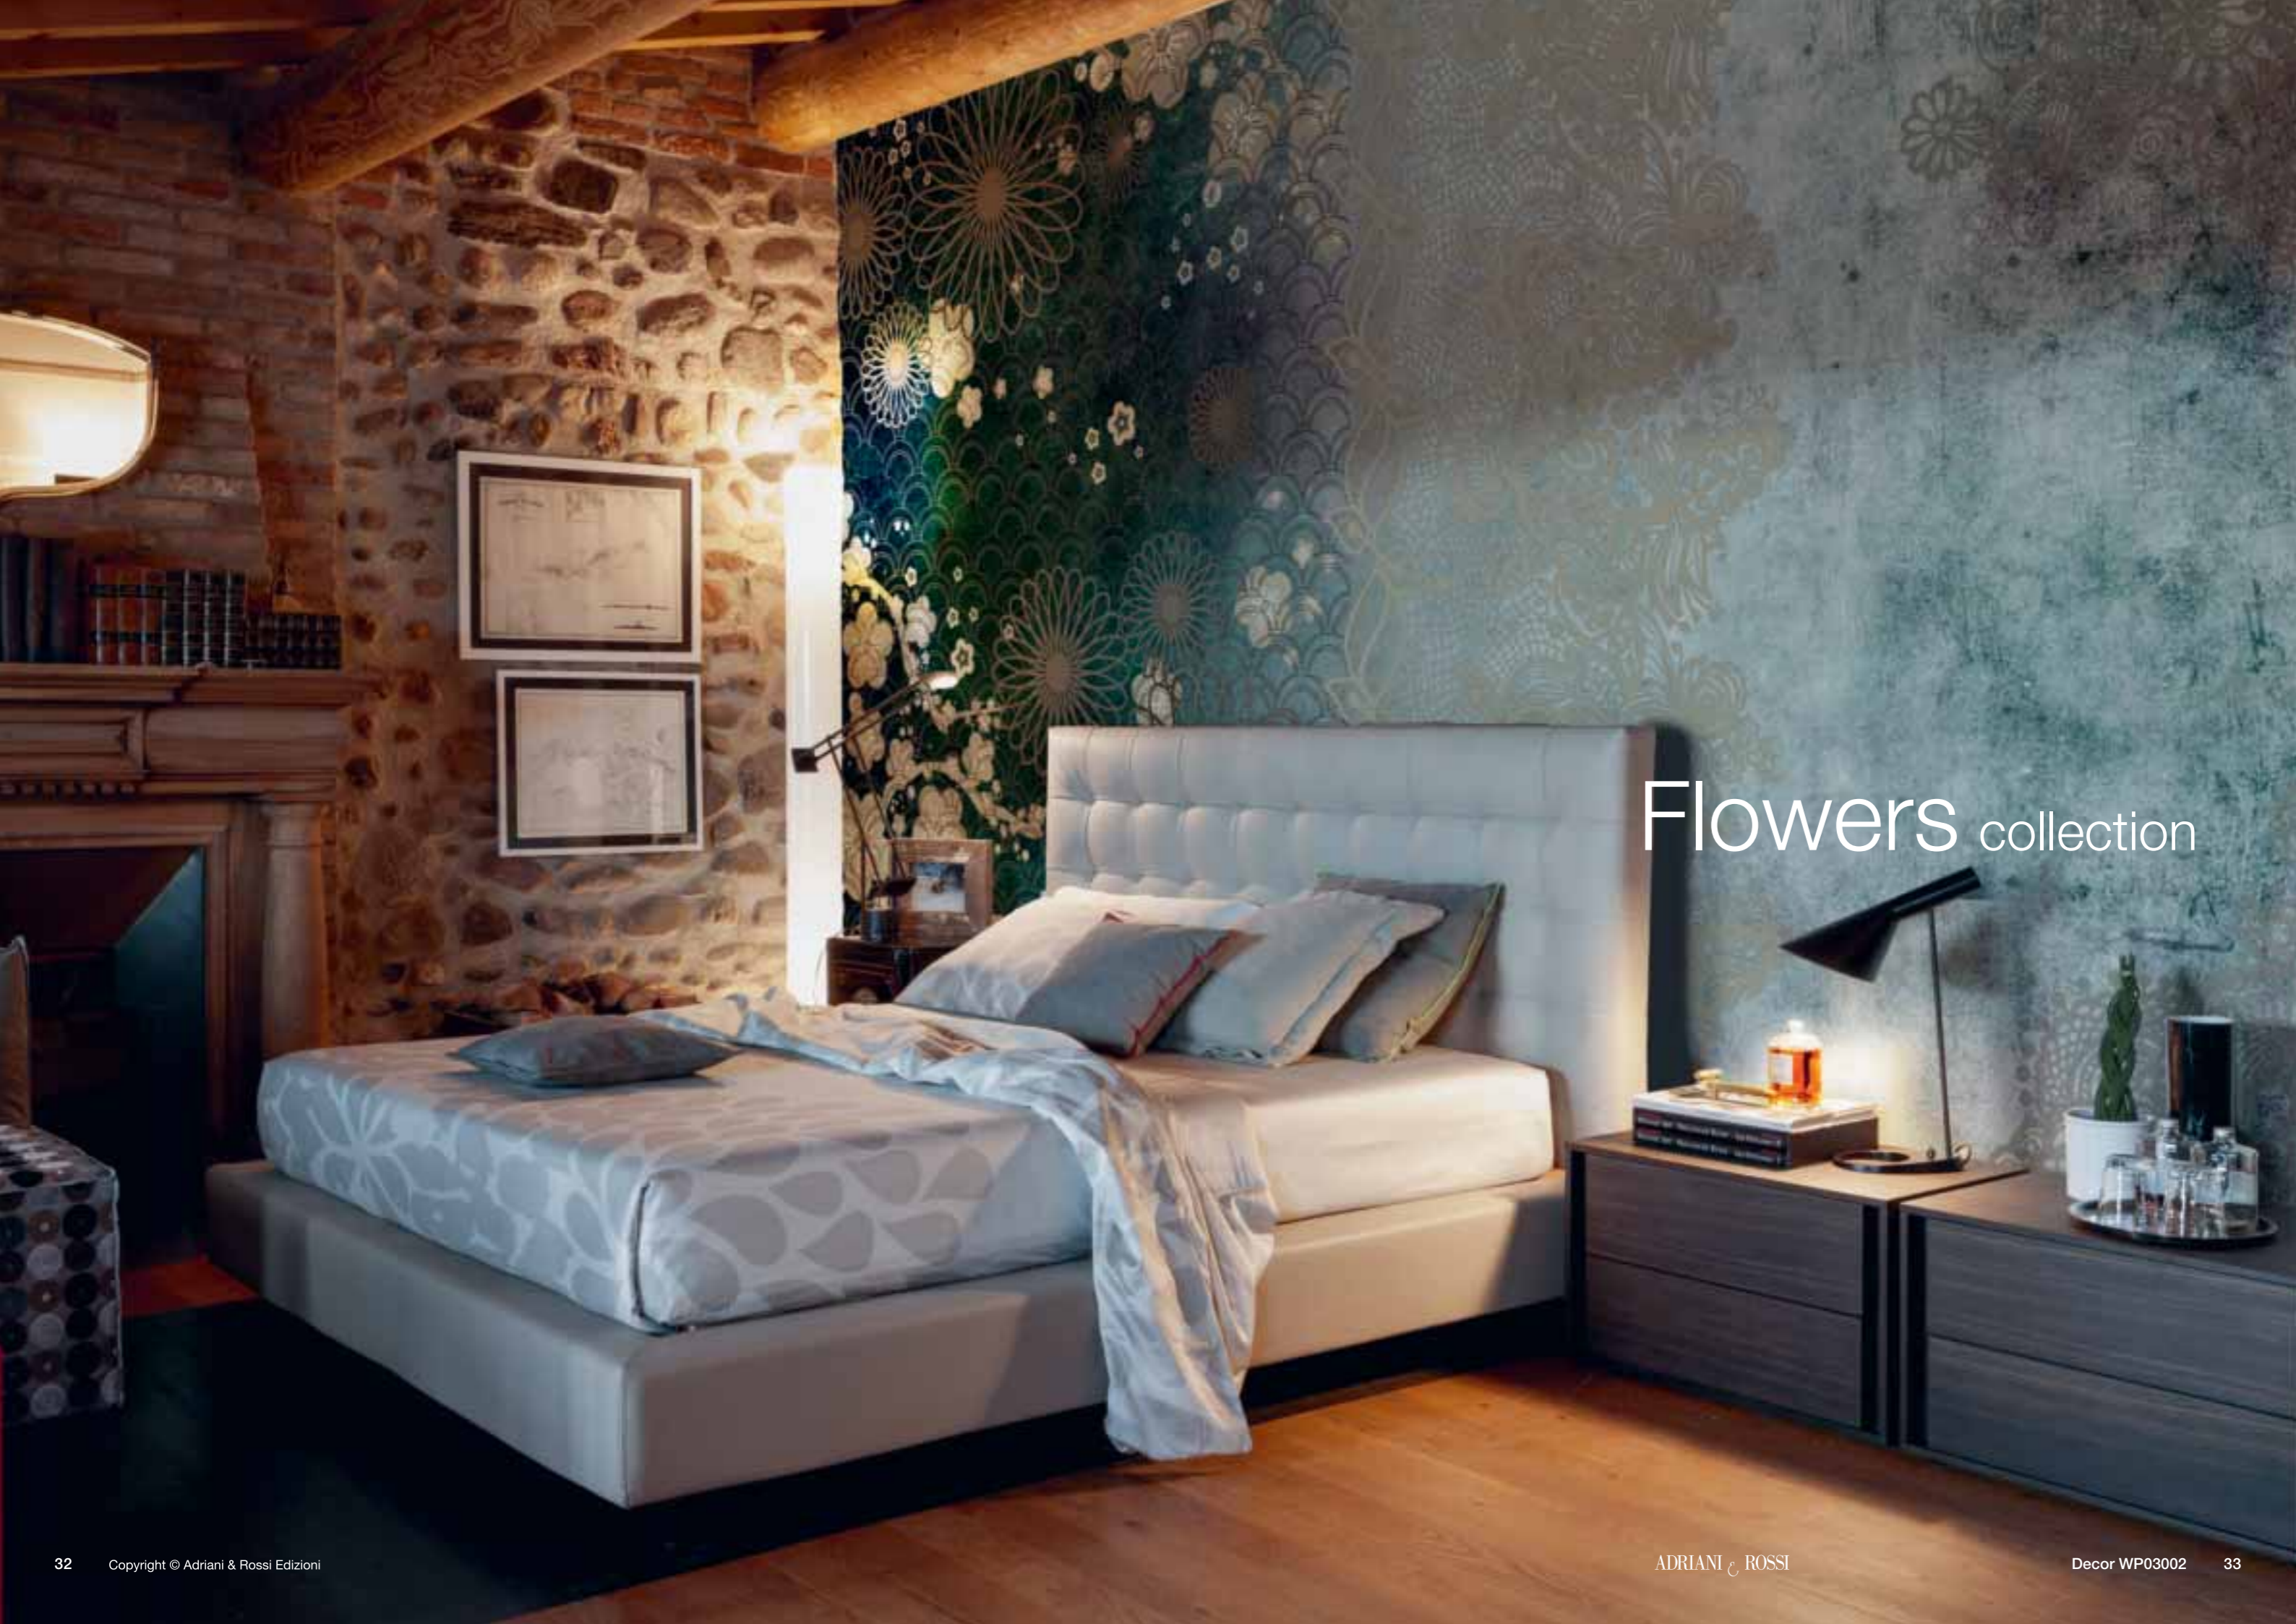

Type of paper recommended

A - Standard	WP02016A
C - Ecofriendly	WP02016C
D - Materic	WP02016D

Esempio parete Example wall

L 60 cm Fascia singola Single stripe